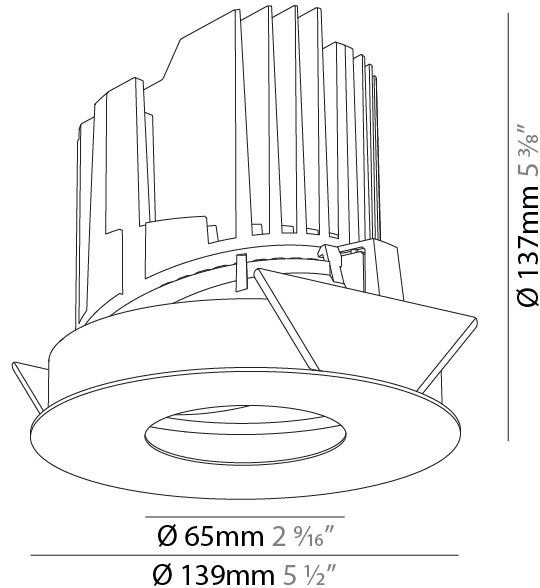

GENERAL

Series: Bioniq
Subseries: Bioniq Round Wallwash
Brand: Prolicht
Division: Architectural
Mounting Type: Recessed
Mounting Location: Ceiling
Subcategory: Downlight

PHYSICAL

Shape: Round
Diameter (mm): 139
Diameter (in): 5 1/2
Height (mm): 137
Height (in): 5 3/8
Ceiling Thickness (mm): 10 / 12.5 / 15 / 25
Ceiling Thickness (in): 3/8 or 1/2 or 9/16
Min. Recessing Depth (mm): 150
Min. Recessing Depth (in): 5 7/8
Light Distribution: Adjustable / Asymmetric
Weight (kg): 0.865
Weight (lbs): 1.9
Fixture Finish: SSR / BKV / CWI / CRY / HAB / LAG / UFT / ITA / RUA / RUR / MIC / FTG / MYG / TWT / LOD / PUS / FRO / FUP / KIA / POP / BLS / SPG / MEY / GOH / GUM / CHC / COM / ABZ / JAG / OBR / MOS / ROR
Fixture Material: Aluminum Die Cast
Cut-out Measurements: 130mm / 5 1/8"

OPTICAL

Reflector: 20 / 25 / 40
Adjustability: Fixed

RATINGS AND CERTIFICATIONS

Certified By: Certified for North American Standards
IP rating: IP20

	130mm 5 1/8"	150mm 5 7/8"	10 15mm 3/8" 9/16"	30°	355°	
A						